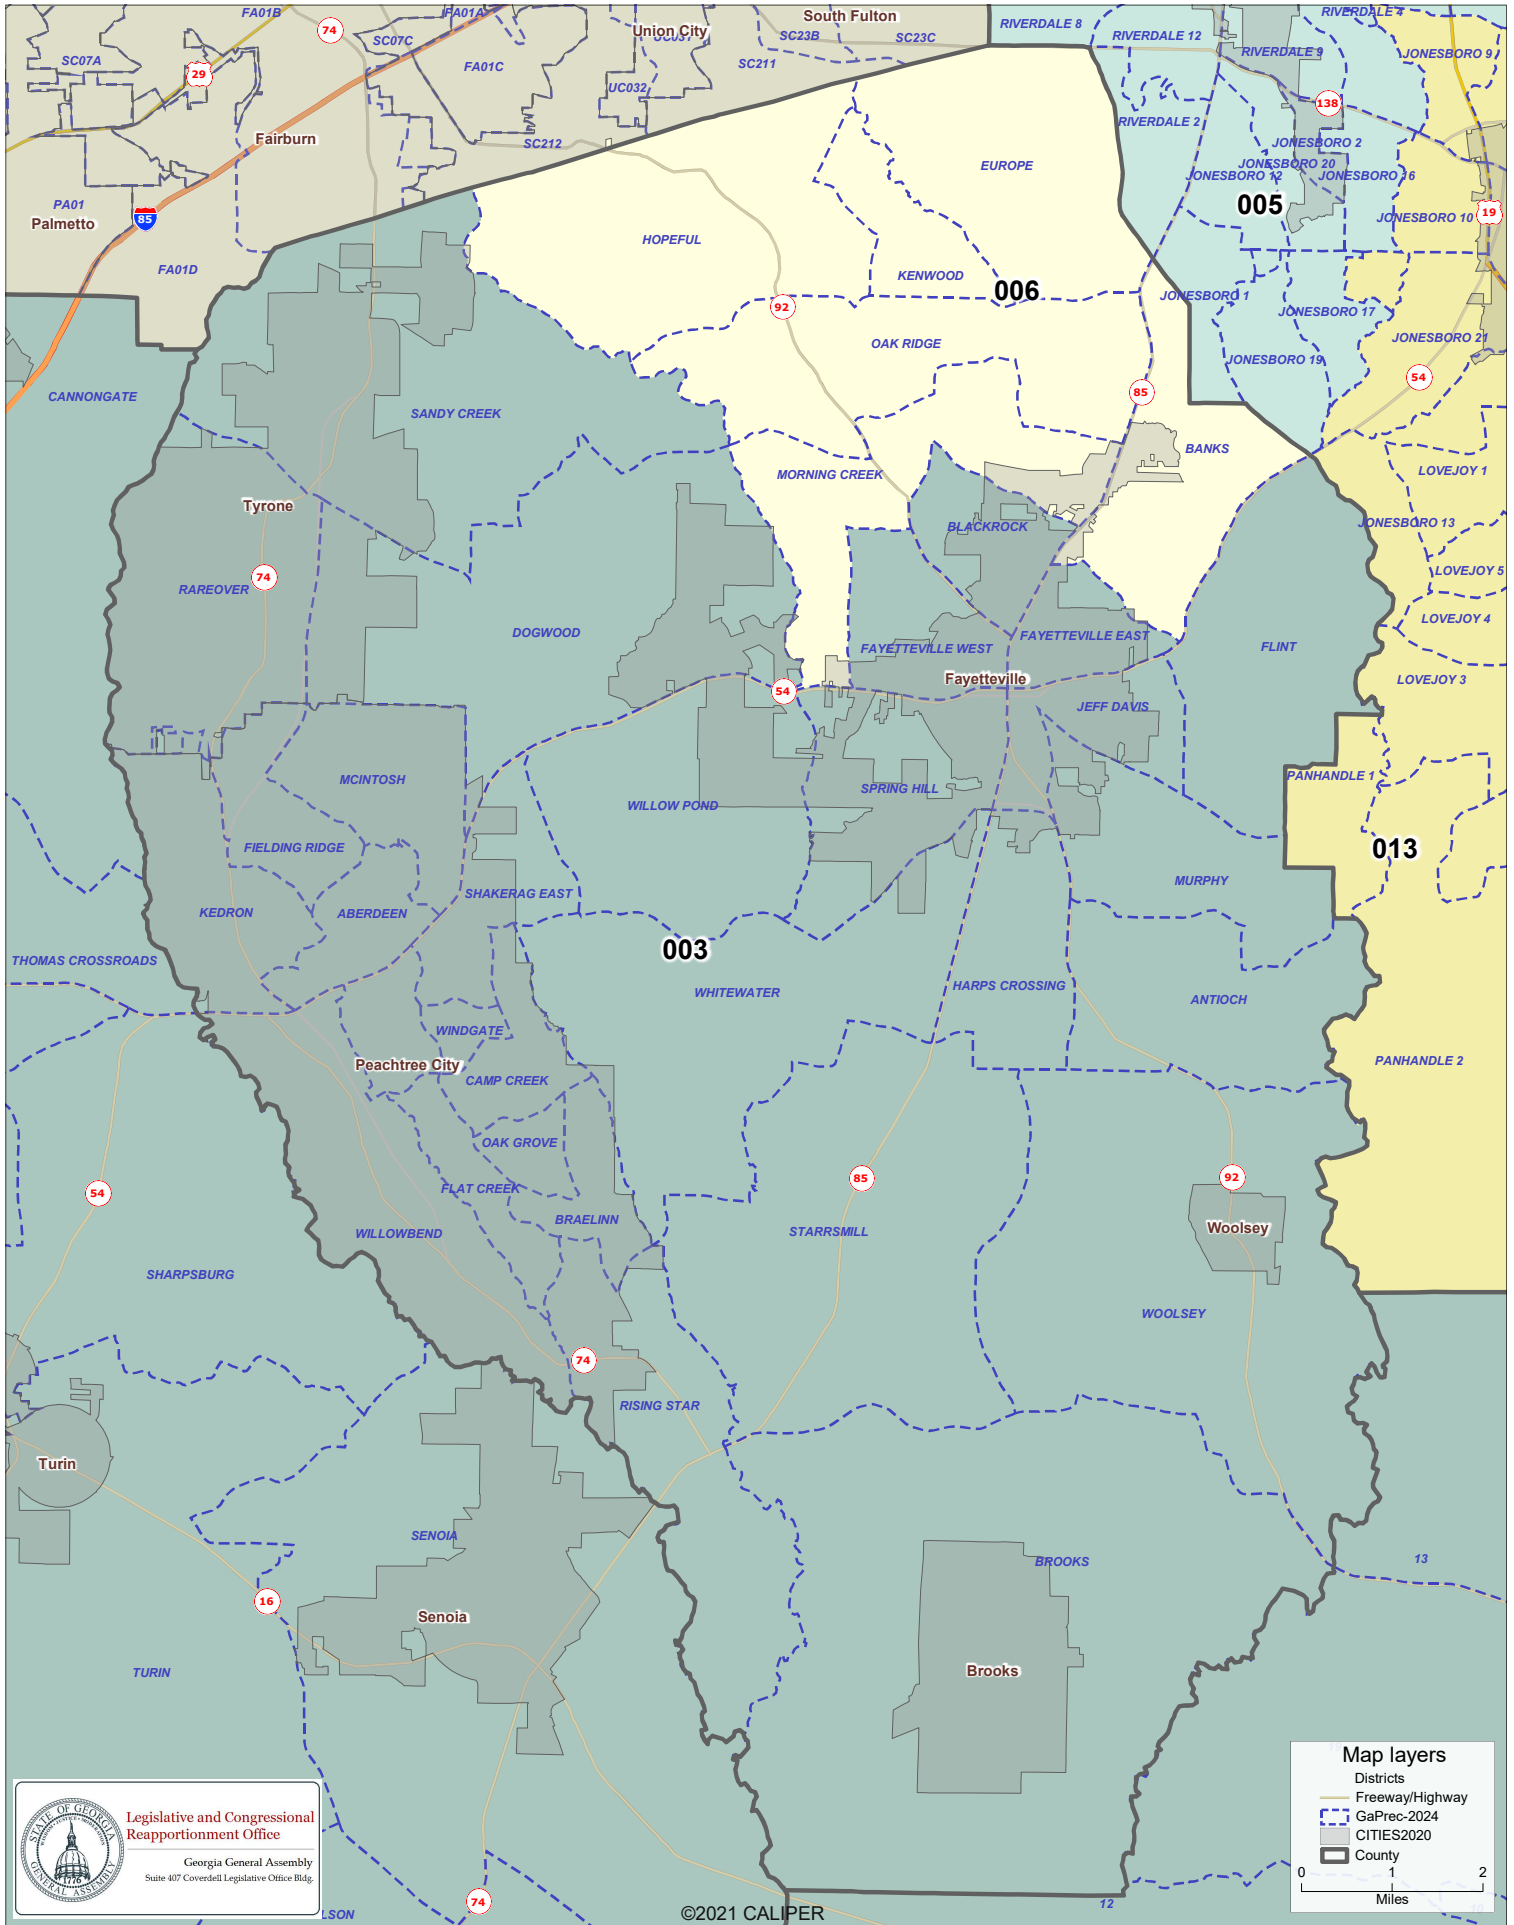

Georgia Congressional Districts- Fayette County

Legislative and Congressional Reapportionment Office
Georgia General Assembly
Suite 407 Coverdell Legislative Office Bldg.

Map layers

- Districts
- Freeway/Highway
- GaPrec-2024
- CITIES2020
- County

0 1 2
Miles